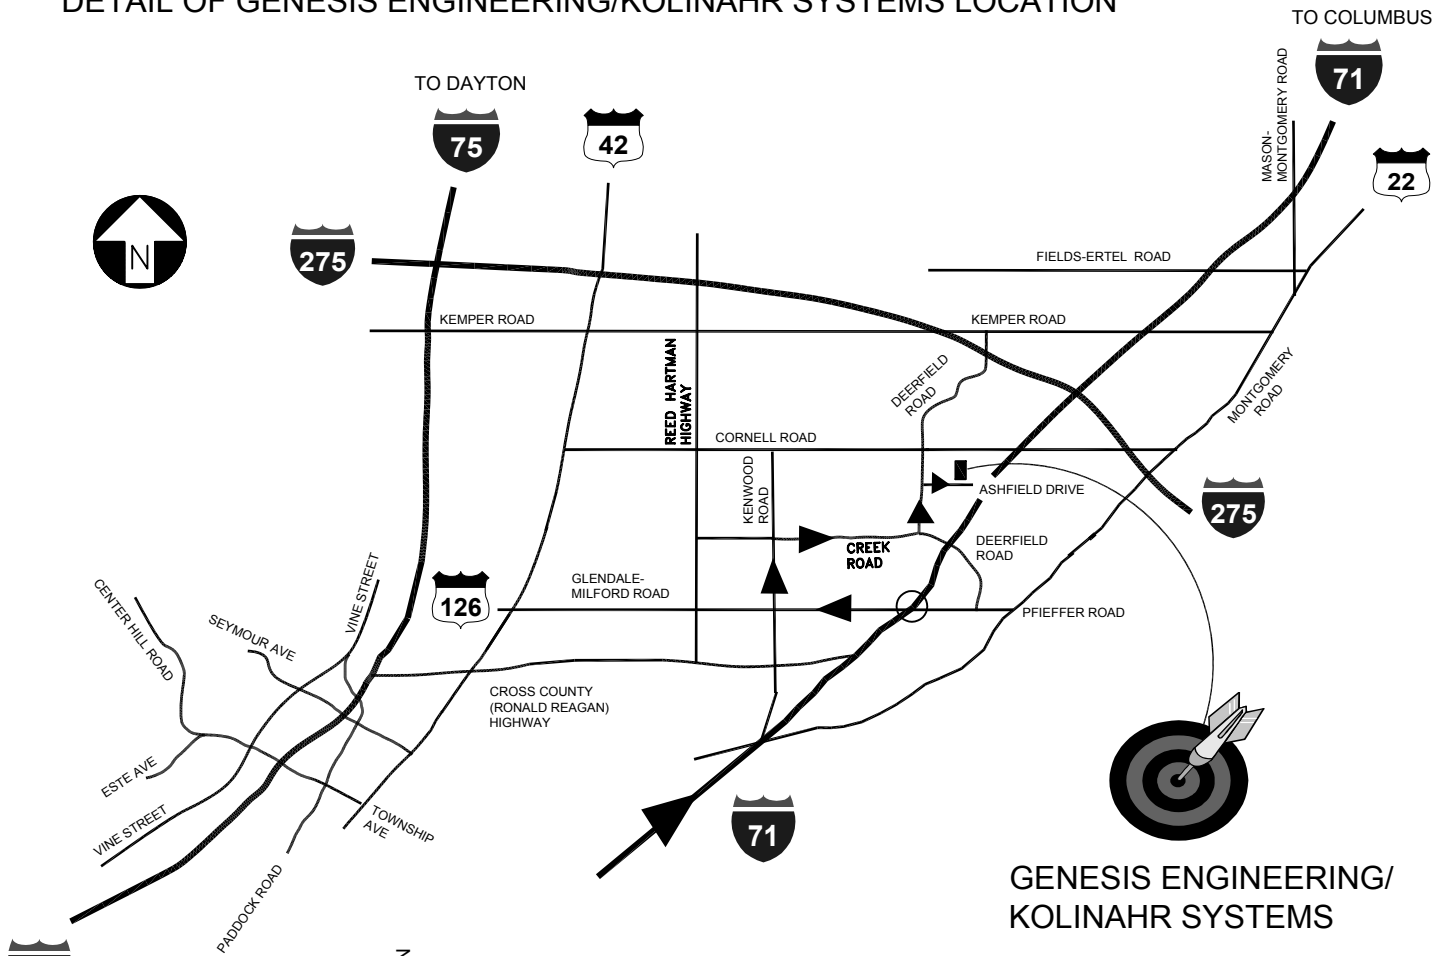

DETAIL OF GENESIS ENGINEERING/KOLINAHR SYSTEMS LOCATION

**GENESIS ENGINEERING/
KOLINAHR SYSTEMS**

6840 ASHFIELD DRIVE
CINCINNATI, OH 45242
513-745-9401

**OVERVIEW OF
GREATER CINCINNATI
AREA**

DIRECTIONS FROM THE AIRPORT:

EXIT AIRPORT TO I-275 EAST TO I-75/71 NORTH. STAY ON I-71 NORTH TO PFIEFFER ROAD. TURN LEFT (WEST) ON PFIEFFER TO KENWOOD ROAD. TURN RIGHT (NORTH) ON KENWOOD TO CREEK ROAD (FIRST LIGHT). TURN RIGHT (EAST) ON CREEK TO STOP SIGN. TURN LEFT (NORTH) ON DEERFIELD. TURN RIGHT (EAST) ON ASHFIELD. GENESIS IS LAST BUILDING ON LEFT (NORTH) SIDE OF ROAD BEFORE CULDESAC.