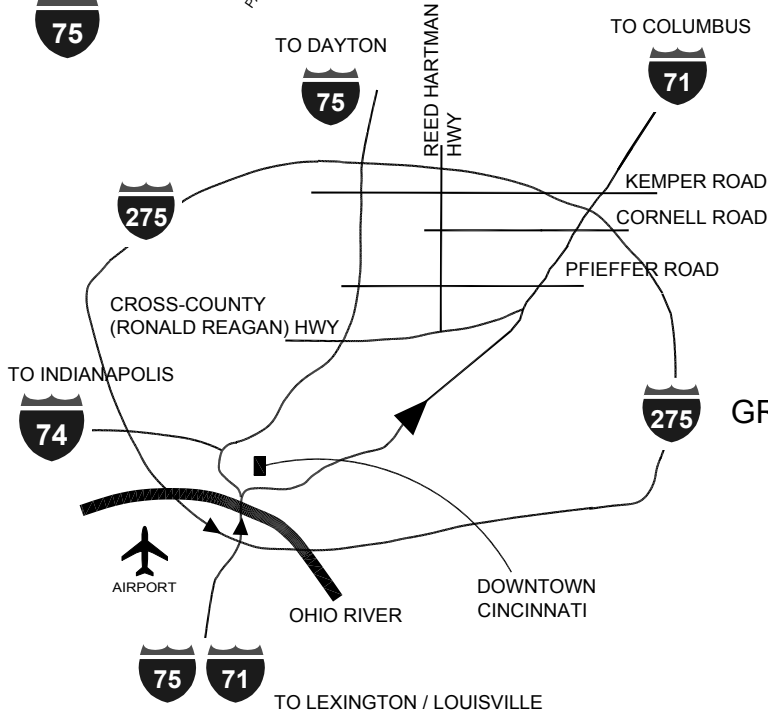

DETAIL OF GENESIS ENGINEERING/KOLINAHR SYSTEMS LOCATION

**GENESIS ENGINEERING/
KOLINAHR SYSTEMS**

6840 ASHFIELD DRIVE
CINCINNATI, OH 45242
513-745-9401

**OVERVIEW OF
GREATER CINCINNATI
AREA**

DIRECTIONS FROM THE AIRPORT:

EXIT AIRPORT TO I-275 EAST TO I-75/71 NORTH. STAY ON I-71 NORTH TO PFIEFFER ROAD. TURN LEFT (WEST) ON PFIEFFER TO KENWOOD ROAD. TURN RIGHT (NORTH) ON KENWOOD TO CREEK ROAD (FIRST LIGHT). TURN RIGHT (EAST) ON CREEK TO STOP SIGN. TURN LEFT (NORTH) ON DEERFIELD. TURN RIGHT (EAST) ON ASHFIELD. GENESIS IS LAST BUILDING ON LEFT (NORTH) SIDE OF ROAD BEFORE CULDESAC.